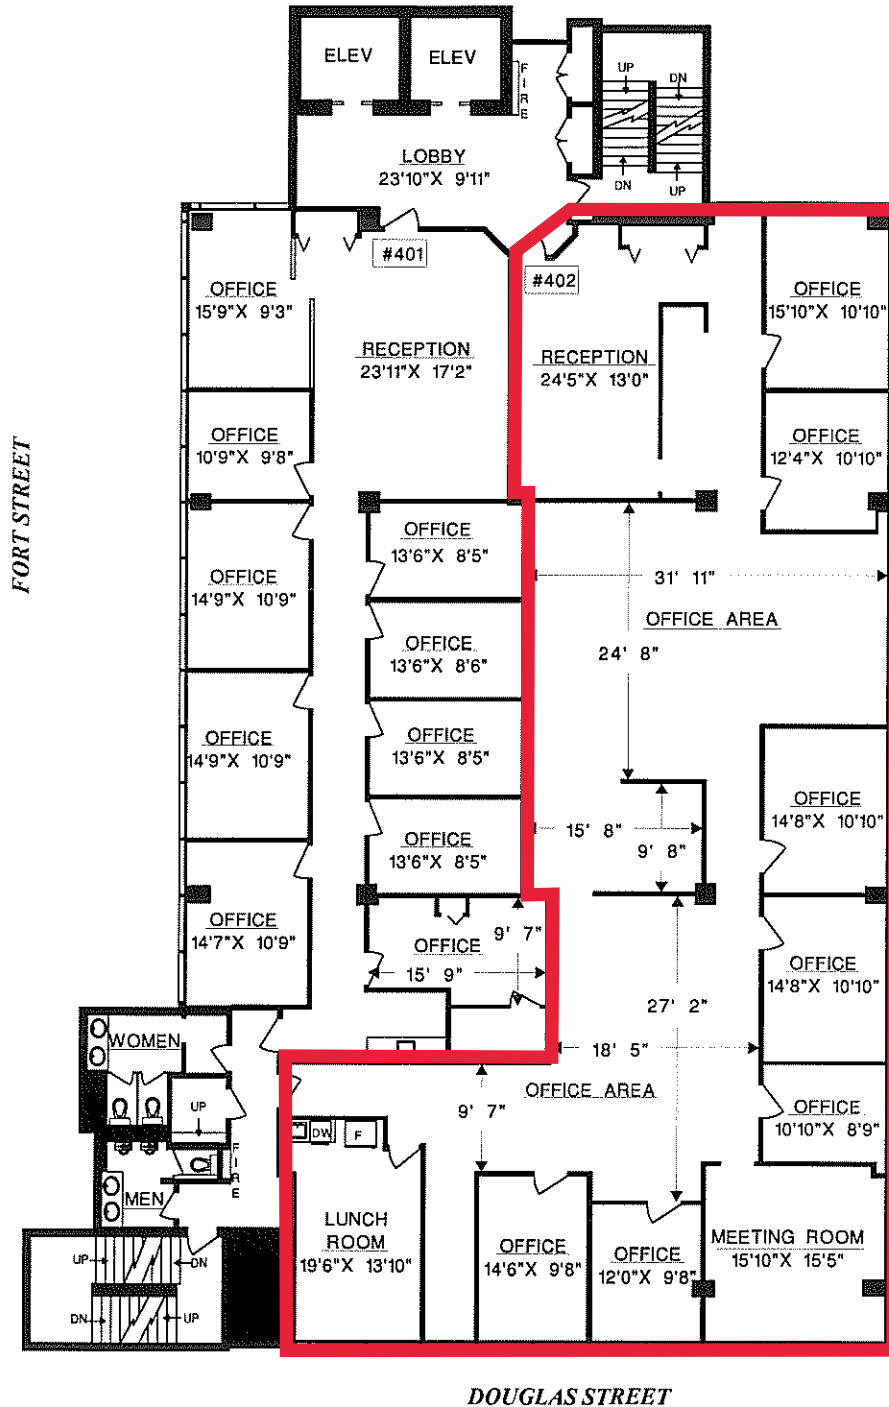

PREPARED FOR:

EQUITEX PROPERTY MANAGEMENT
500-707 FORT STREET
VICTORIA, BC
TEL (250) 386-6071
FAX (250) 386-5306

707 FORT ST.
VICTORIA, BC

FOURTH FLOOR

(AS MEASURED: MARCH 6, 2000)

MEASURE MASTERS
VANCOUVER ISLAND
COMMERCIAL DIV.
(250) 472-2653

FILE: 00-021