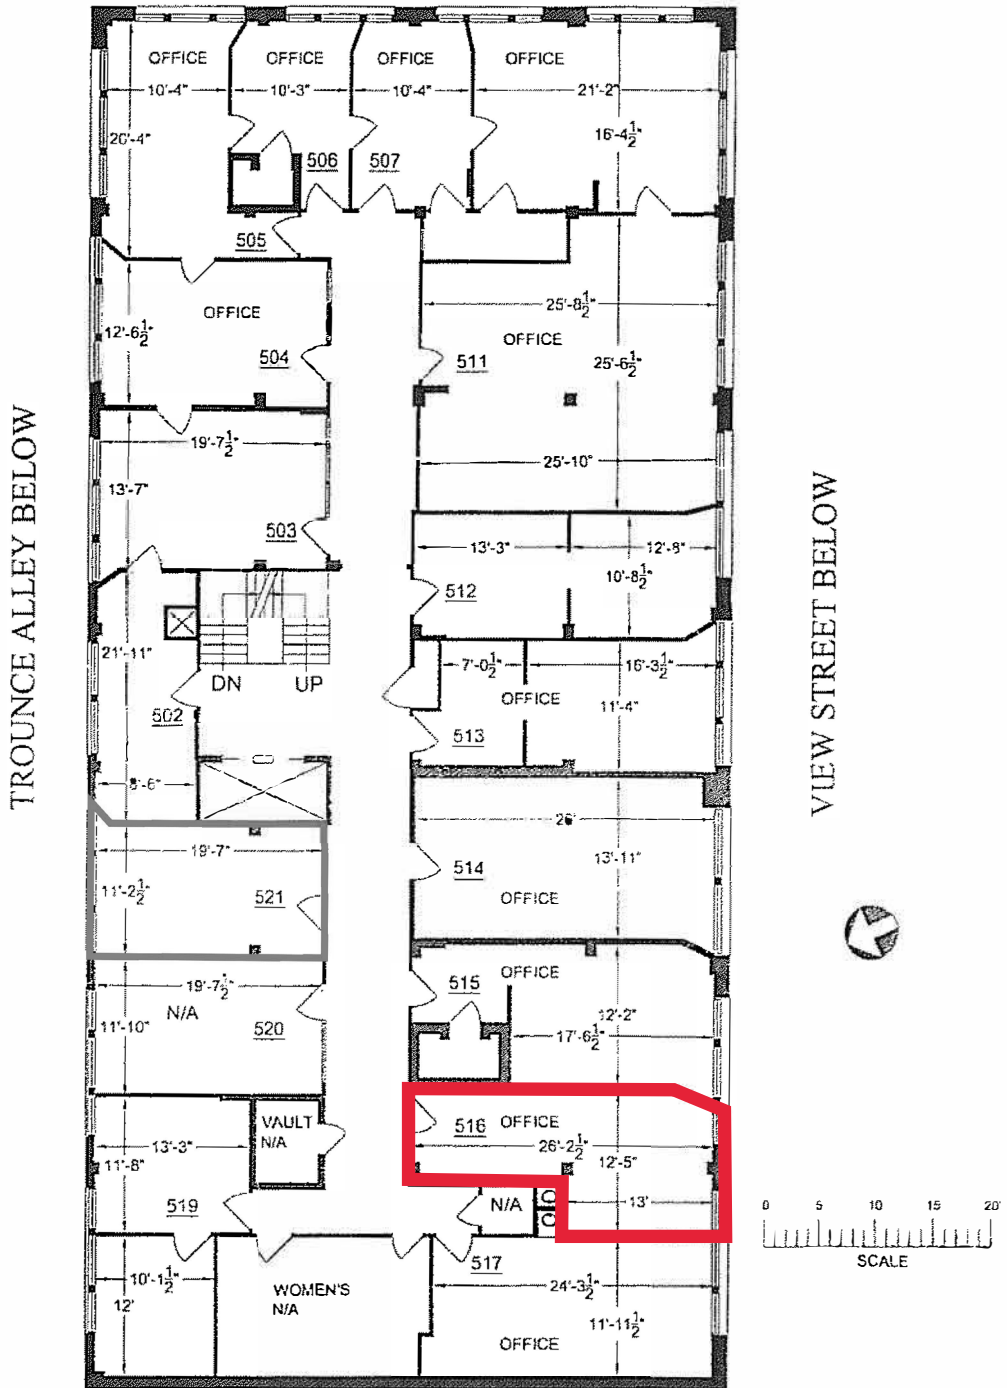

BROAD STREET BELOW

EQUITEX REALTY LTD.
707 FORT STREET
VICTORIA BC V8W 3G3
TEL (250) 386-6071
FAX (250) 386-5306

620 VIEW STREET
VICTORIA BC
5th FLOOR

FLOOR PLAN

APRIL 7, 2004

04-707

1/16" = 1'

MEASURE MASTERS
VANCOUVER ISLAND - COMMERCIAL
3034 WESTDOWNE ROAD
VICTORIA BC V8R 5G2
TEL 250 472 2653 FAX 250 472 2662