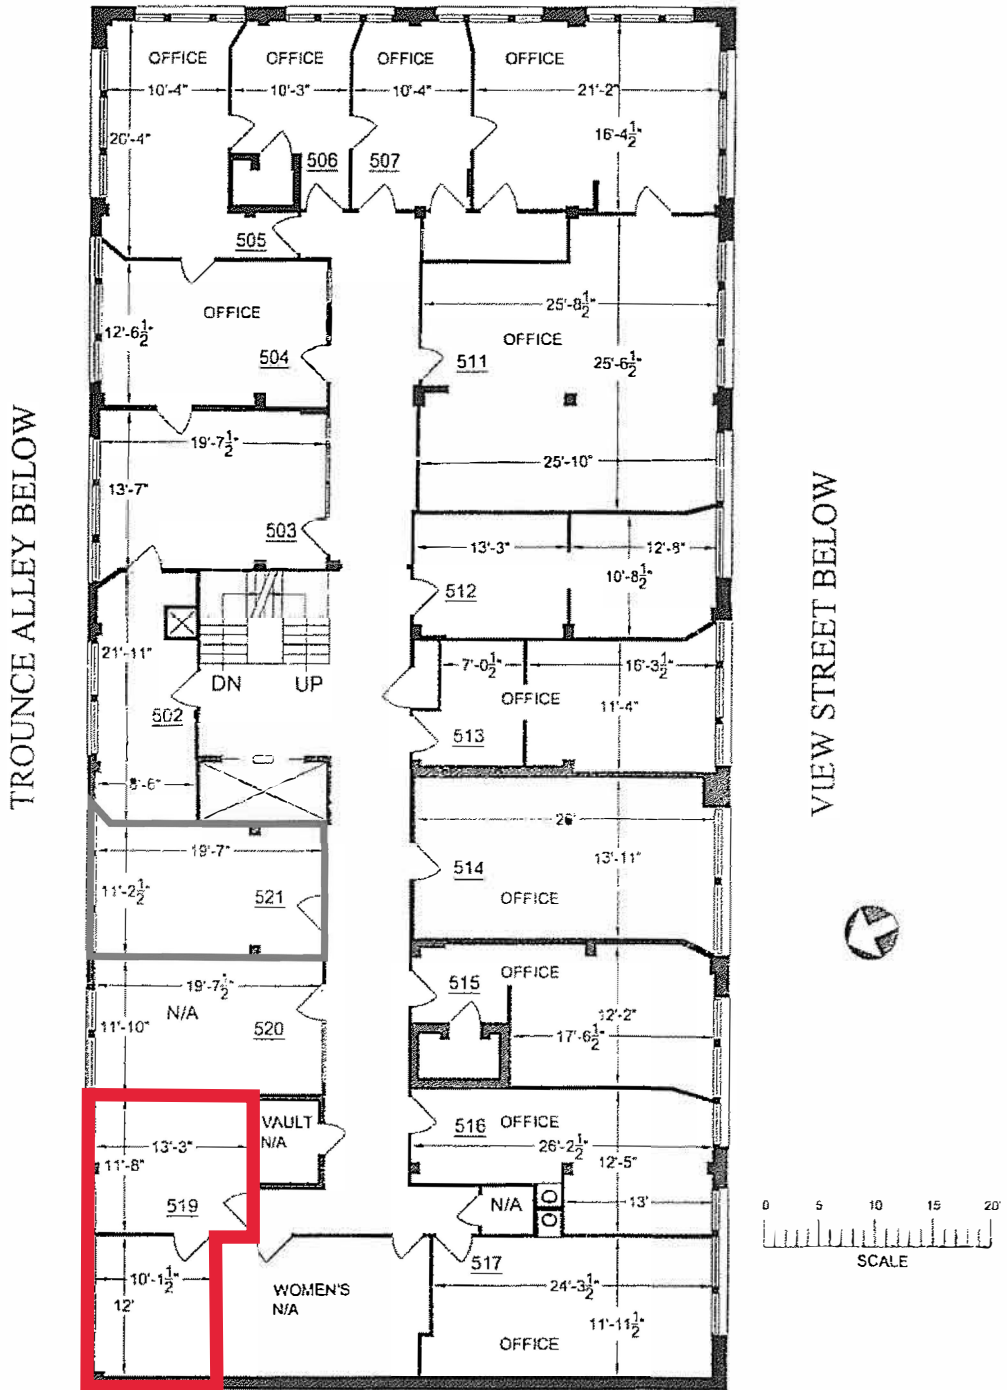

BROAD STREET BELOW

EQUITEX REALTY LTD.  
707 FORT STREET  
VICTORIA BC V8W 3G3  
TEL (250) 386-6071  
FAX (250) 386-5306

620 VIEW STREET  
VICTORIA BC  
5th FLOOR

FLOOR PLAN

APRIL 7, 2004

04-707

1/16" = 1'

MEASURE MASTERS  
VANCOUVER ISLAND - COMMERCIAL  
3034 WESTDOWNE ROAD  
VICTORIA BC V8R 5G2  
TEL 250 472 2653 FAX 250 472 2662